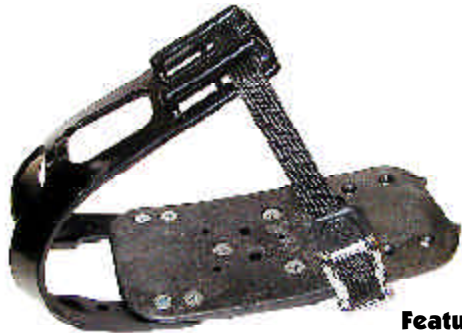

SoleLitePro™
(230 grams each)

Features:

- Titanium spindles
- Adjustable heel gripper
- Adjustable toe clip
- Super-stiff composite platform
- Comfortable 1" wide velcro strap

PowerClipElite™
(163 grams each)

Features:

- Adjustable heel gripper
- Adjustable toe clip
- Super-stiff composite platform
- Comfortable 1" wide velcro strap
- Includes cleats

Features:

PowerClip™
(125 grams each)

- Super-stiff composite platform
- Adjustable toe clip
- Nylon strap
- Includes cleats

AeroDrinkSystem™

Fits most Aerobars!
Official drink system of **USA Triathlon!**

Features:

- Easy to install!
- Fills in 5 seconds on the go!
- 32 oz. (1 liter) capacity!
- Two straw positions with adjustable length!
- Easy to clean!
- Poly-web back splash!
- Used by world-class athletes everywhere!
- Comes with cap for those who want to fill ahead of time!

AeroDrinkBracket™

For use with the **AeroDrinkSystem™**

- Durable bracket
- 2 velcro straps for mounting
- 1 anti-rattle velcro tab

ComputerMount

For mounting on aerobars

Features:

- Super-stiff composite platform
- Adjustable toe clip
- Nylon strap